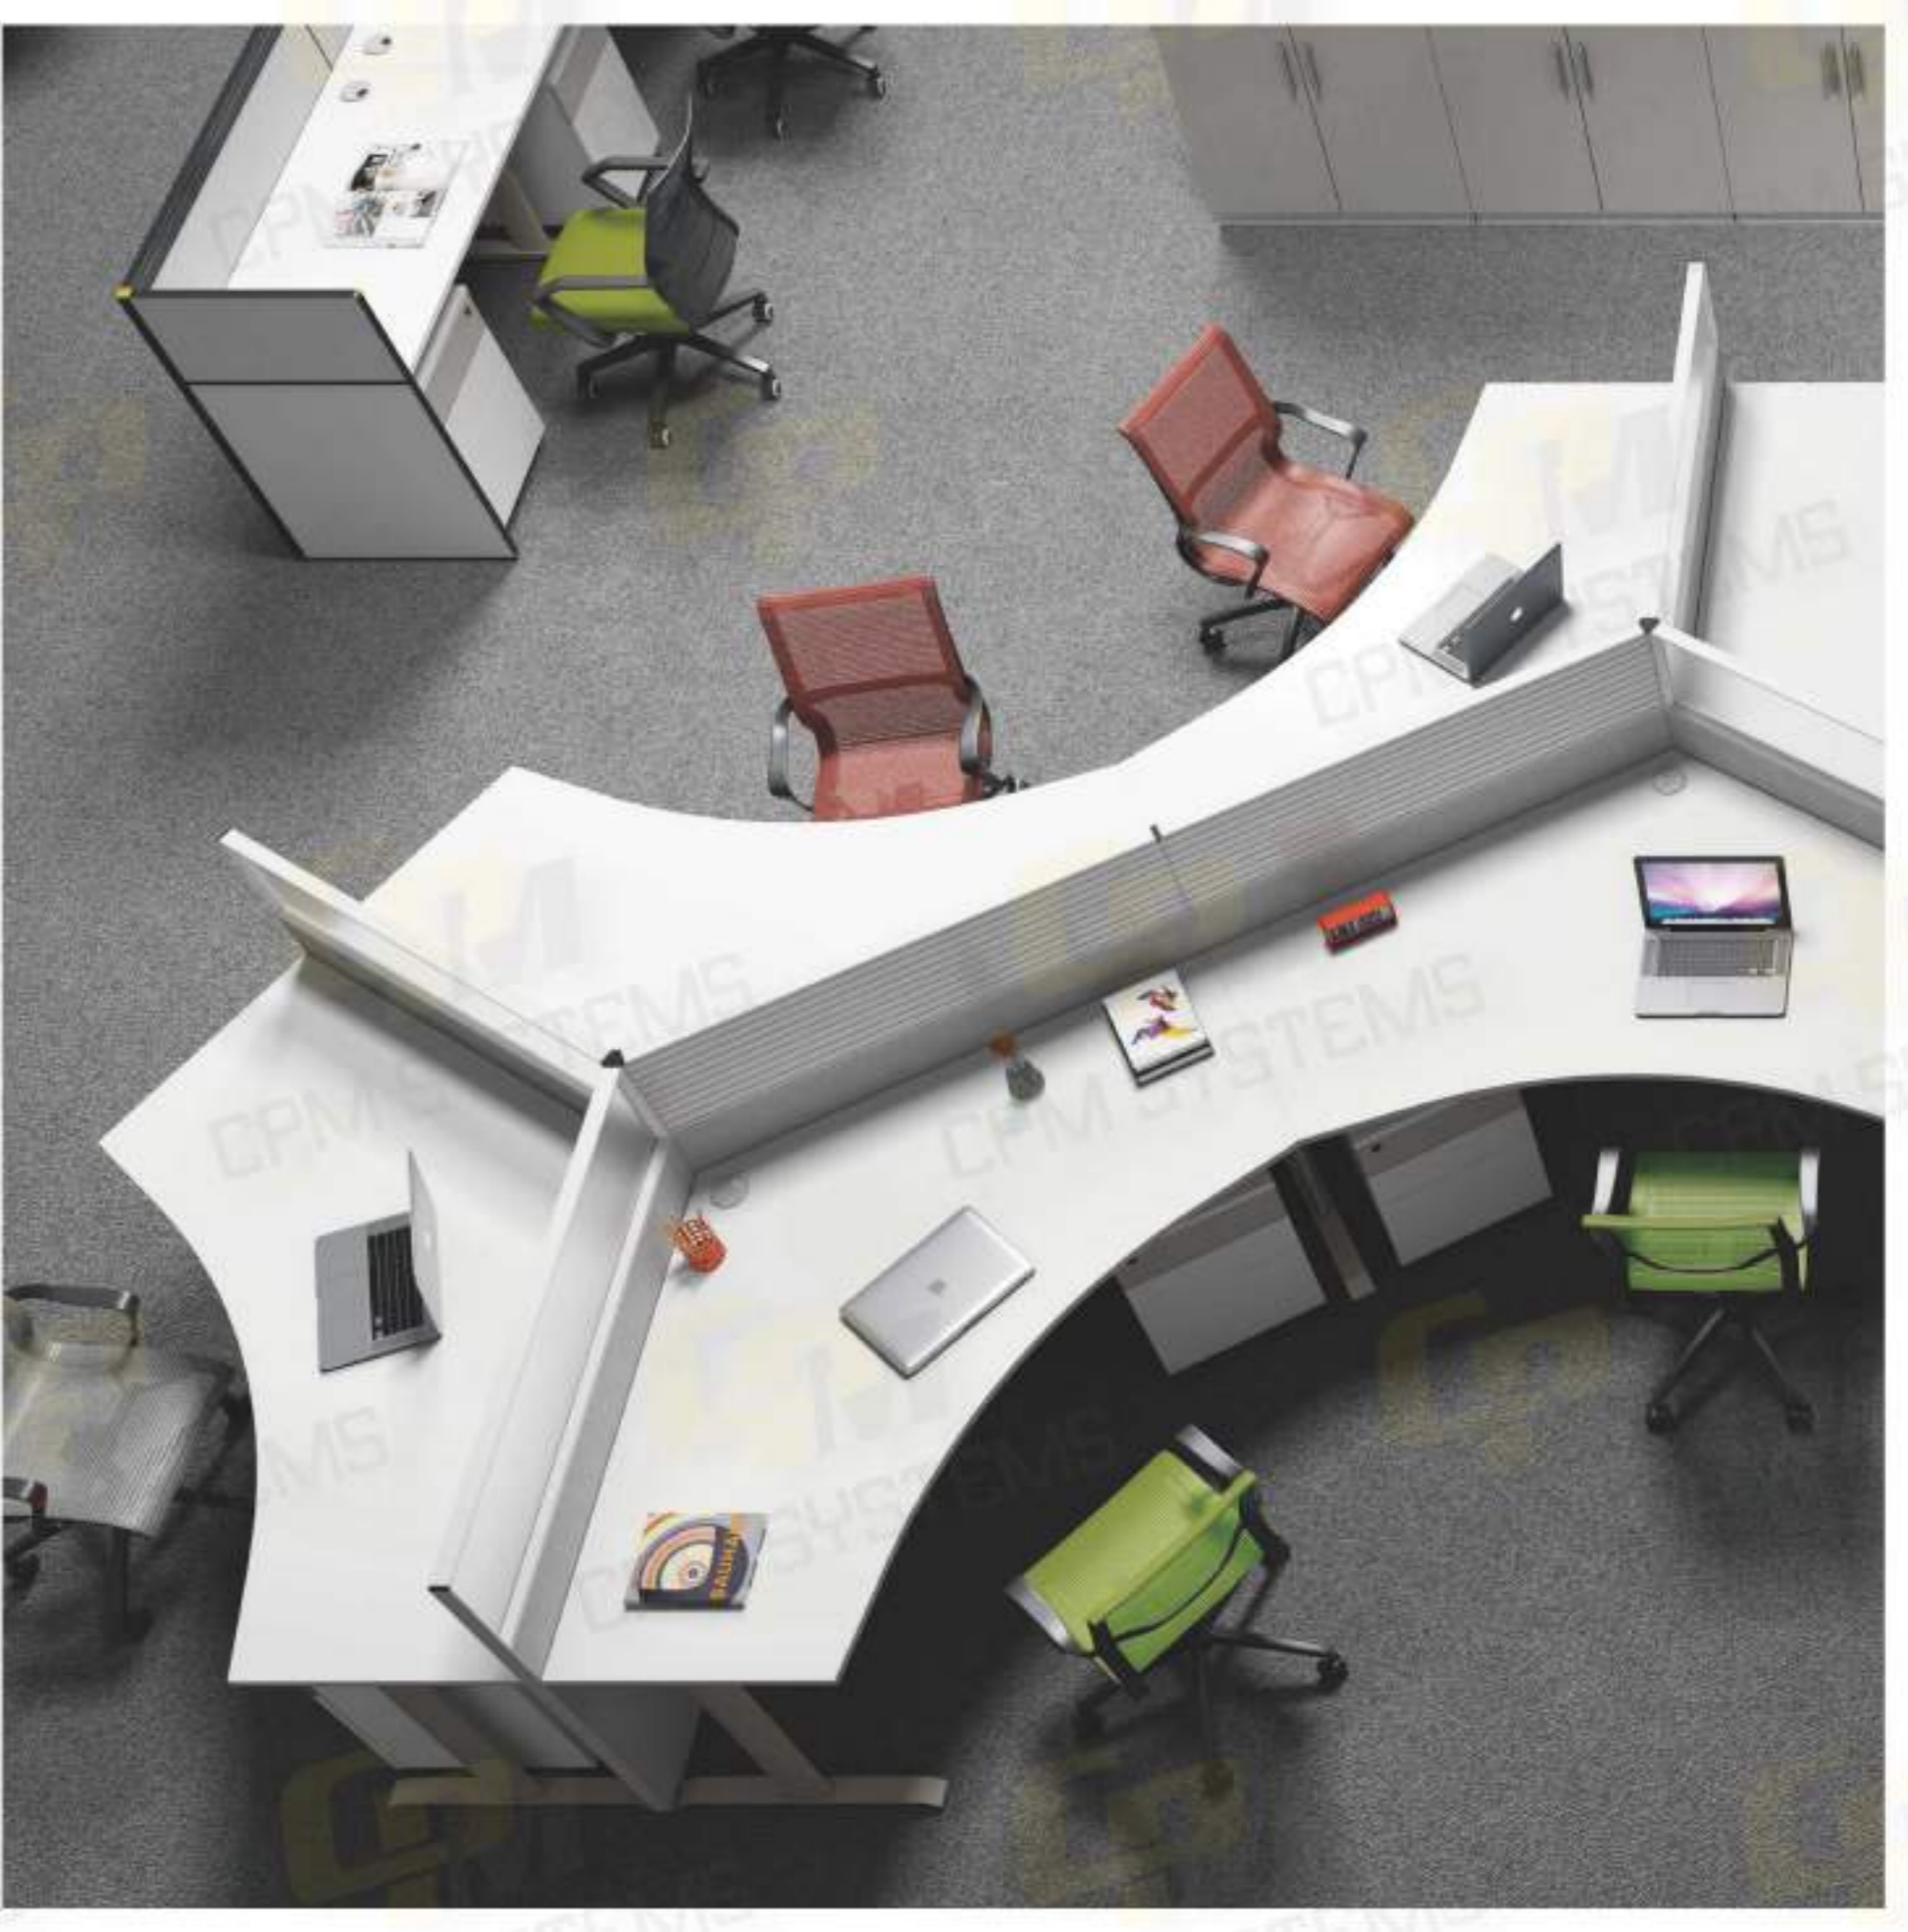

*Design
For
Desire*

New Product Visual Display

MAKE OFFICE LIFE INNOVATED

ERGO Touch®

An ISO 9001 : 2015, 45001 : 2018, 13485 : 2016, 14001 : 2015
BIFMA, GREENGUARD, GREEN PRO CERTIFIED CO.

About Us

Ergo Touch Is India's Leading Supplier Of Chairs, Sofa & Lounge For Commercial Environments Including Offices, Corporations, Bars, Institutions, Malls - And Anywhere Else Hospitality Is Extended To Guests. Our Wide Range Of Products Include, Exclusive Office Chairs, Computer Chairs, Workstation Chairs, Director Chairs, Visitors Chairs, Cafeteria, Lounge & Student Chairs.